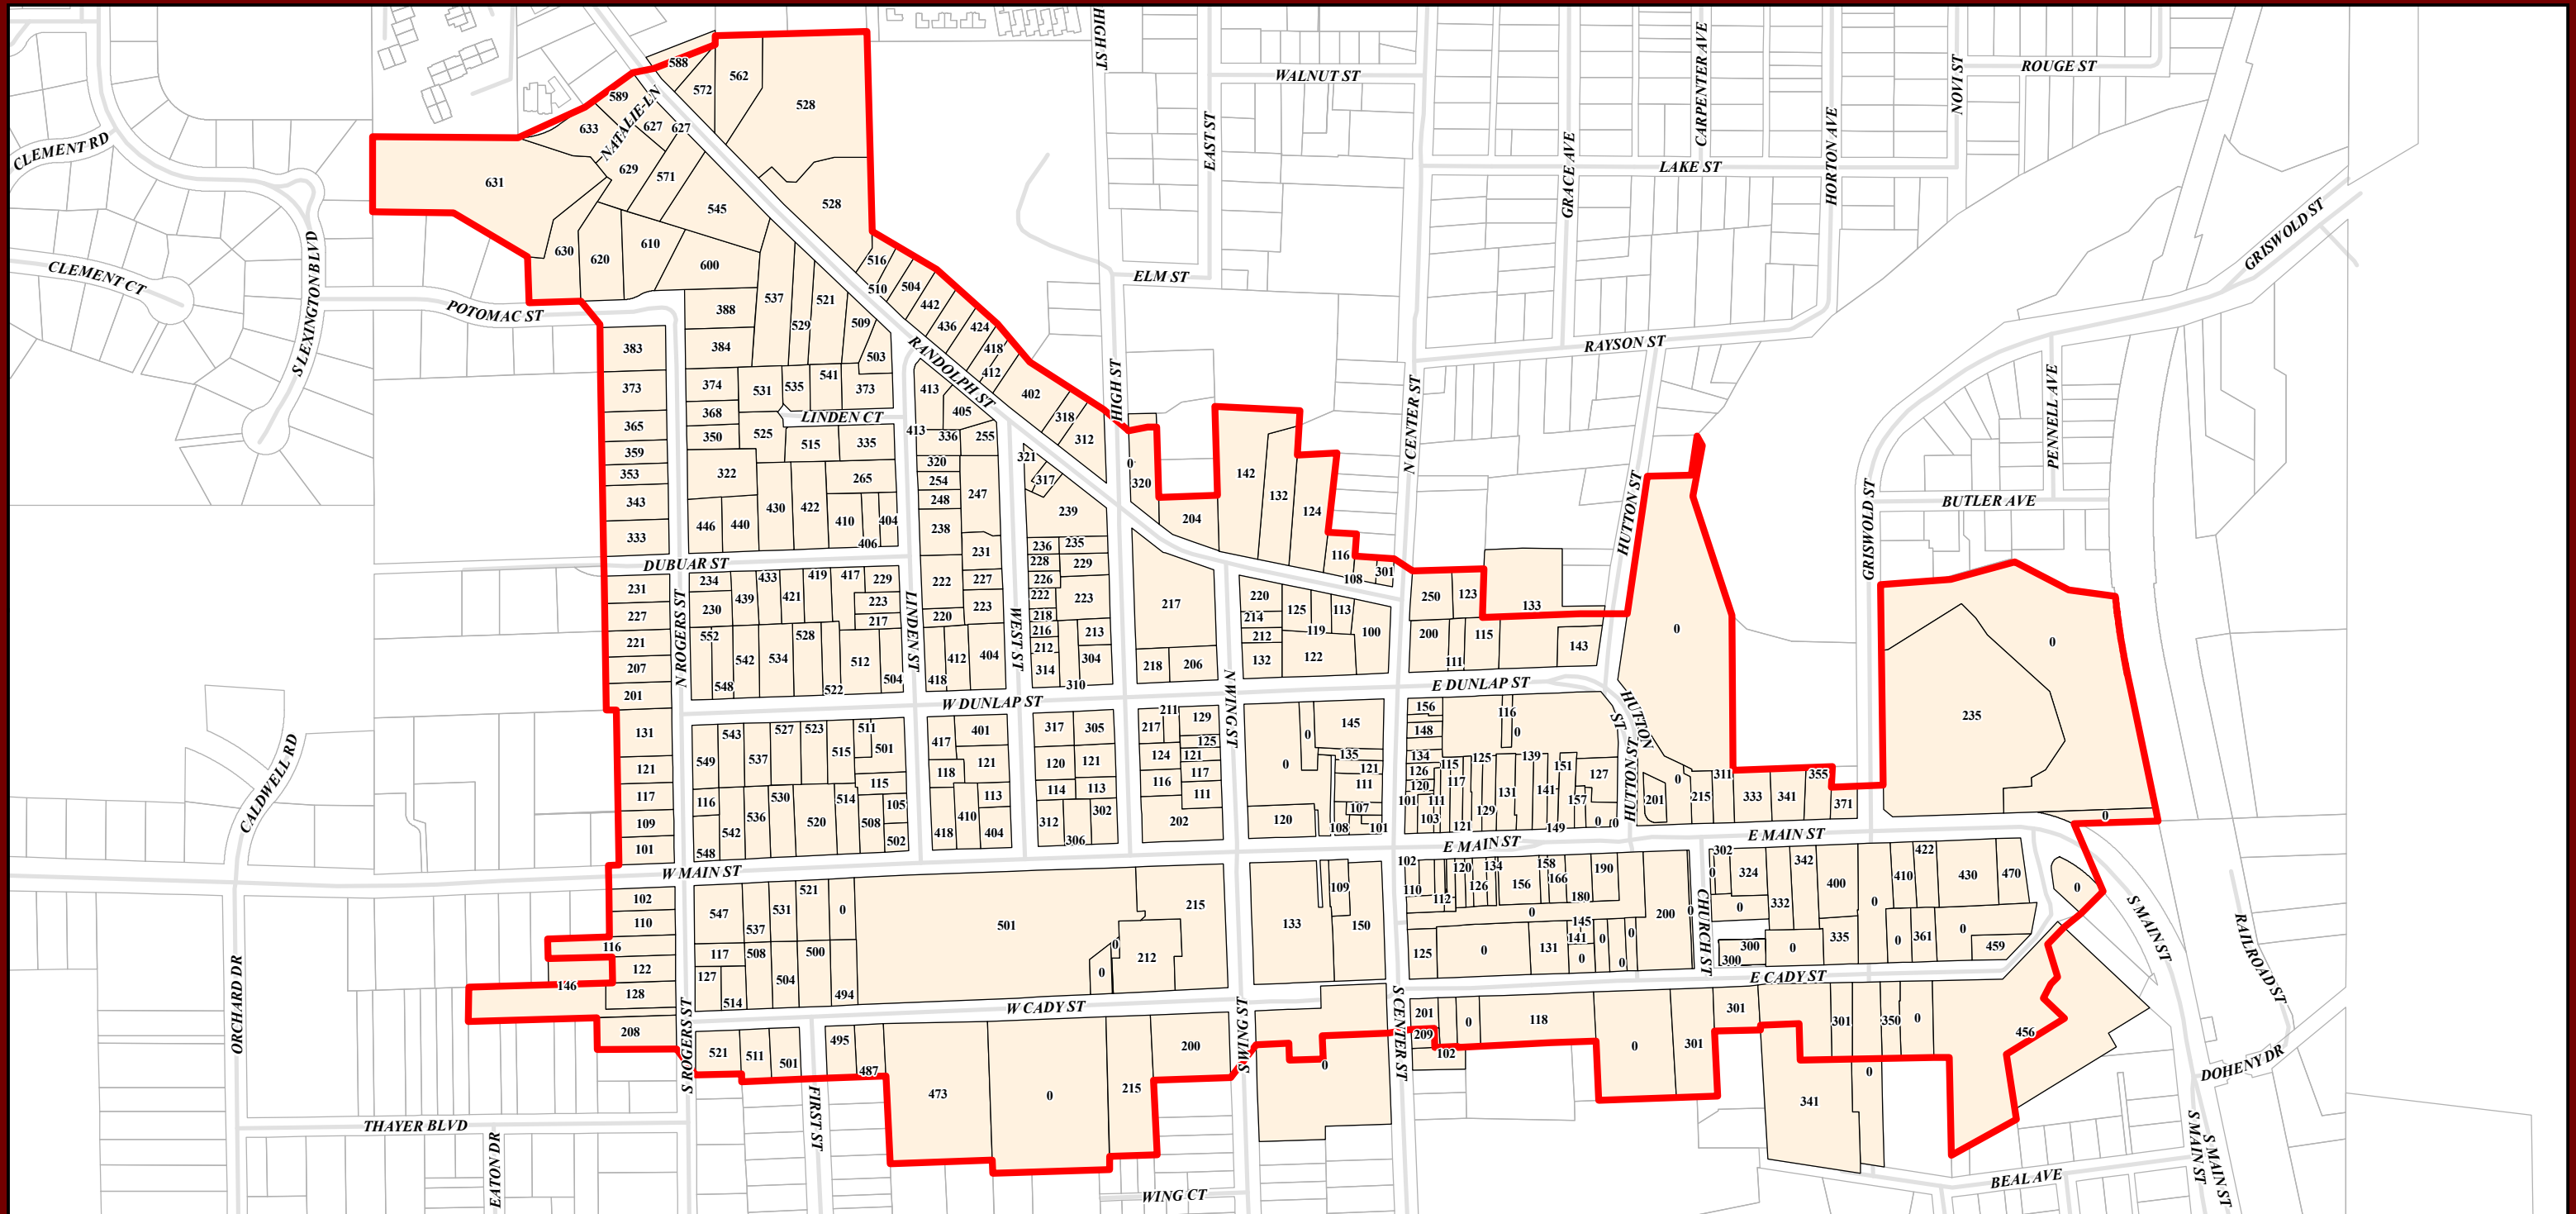

CITY OF NORTHVILLE HISTORIC DISTRICT BOUNDARY

WWW.CI.NORTHVILLE.MI.US

- Historic District Boundary
- Parcel Boundary
- Historic District Parcels
- Road Centerline

1 inch = 400 feet

Geographical data provides a spatial representation only. The City of Northville and Northville Township do not assume any damages or liabilities due to the accuracy, availability, use or misuse of the information provided.