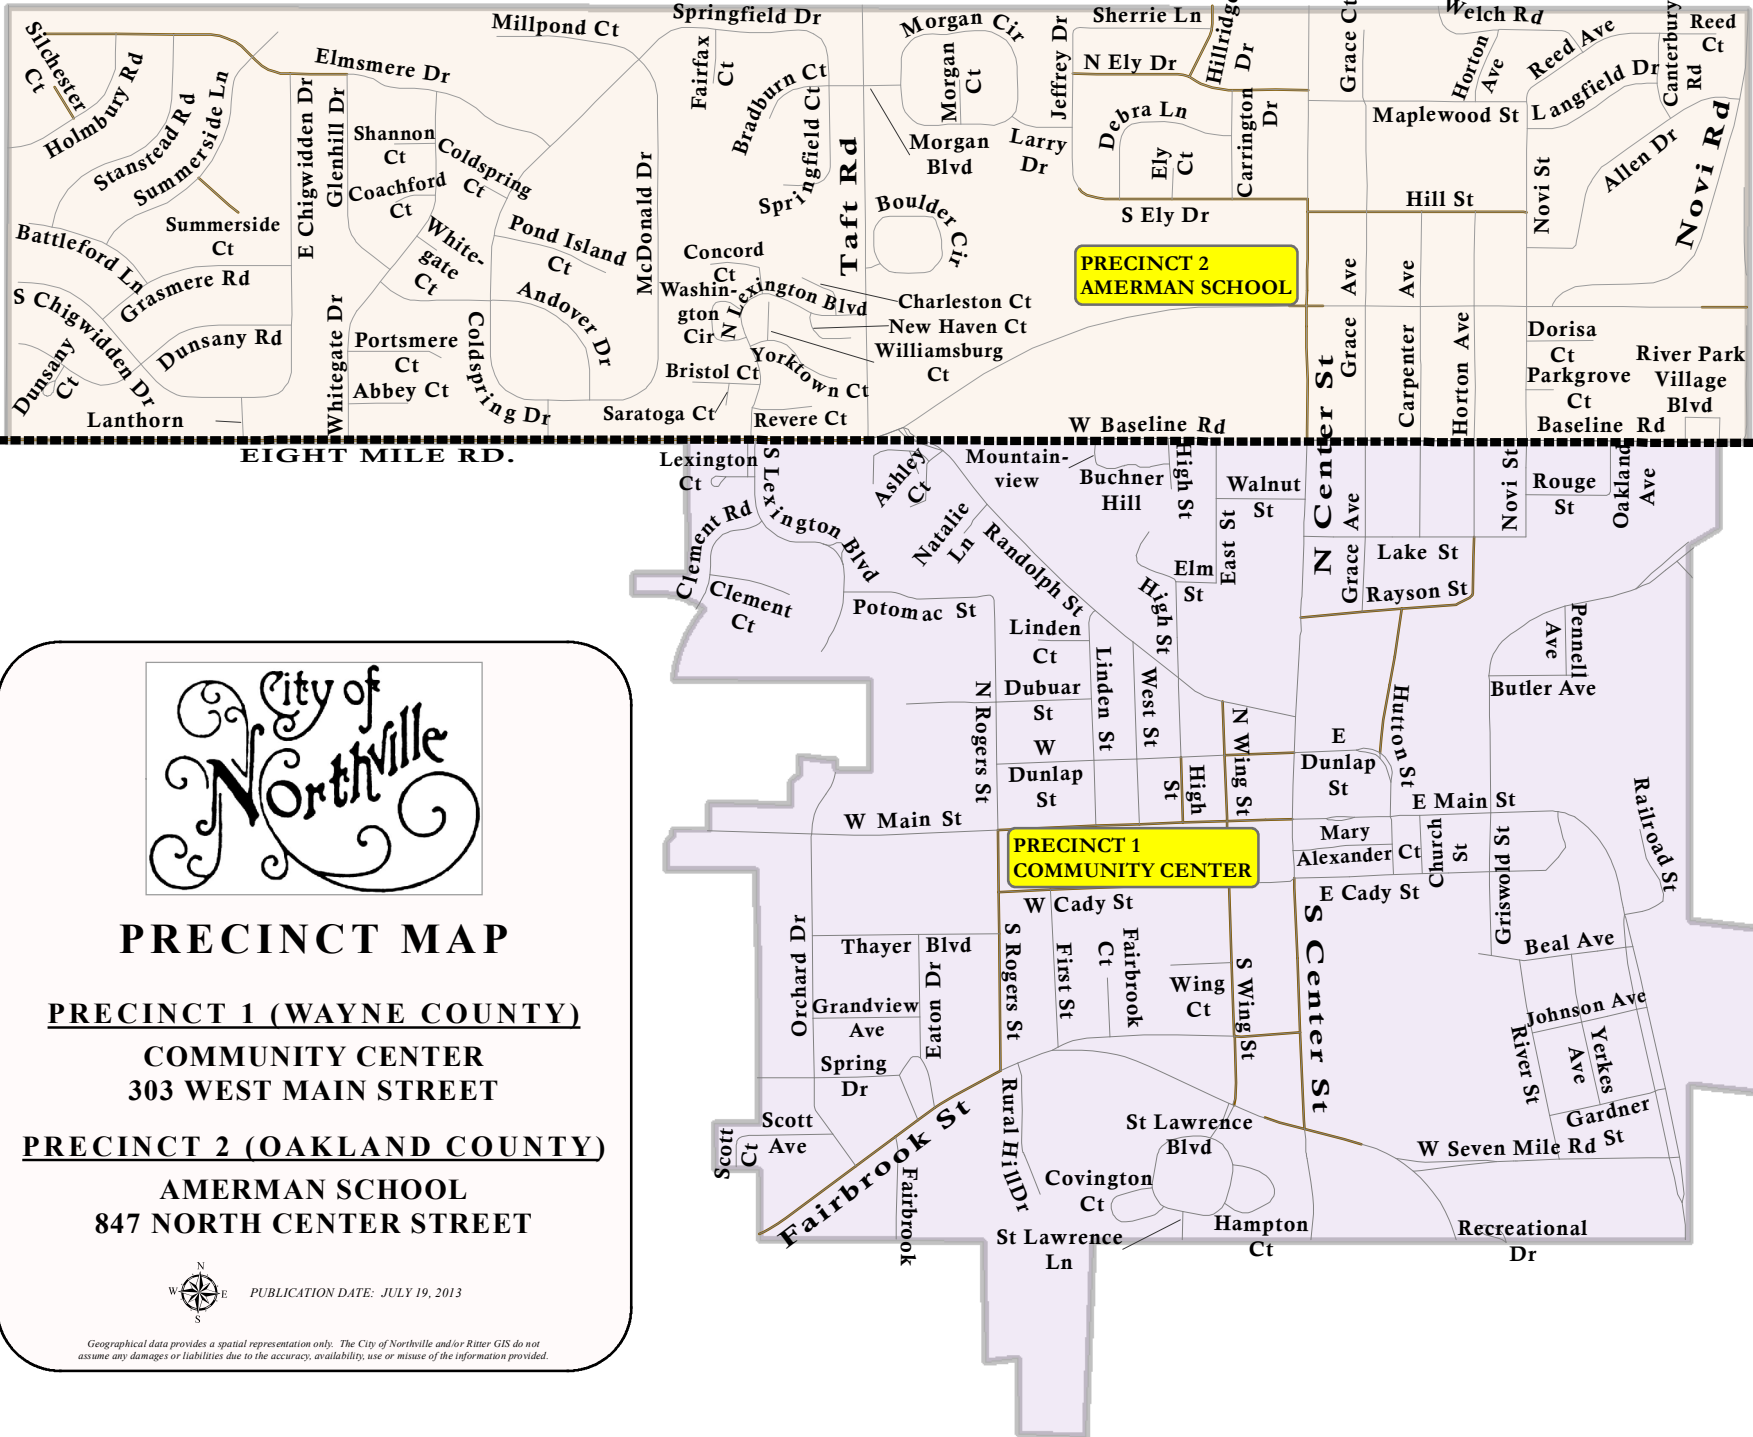

WAYNE COUNTY
PRECINCT 1

OAKLAND COUNTY
PRECINCT 2

WAYNE COUNTY
PRECINCT 1

OAKLAND COUNTY
PRECINCT 2

PRECINCT MAP

PRECINCT 1 (WAYNE COUNTY)

**COMMUNITY CENTER
303 WEST MAIN STREET**

PRECINCT 2 (OAKLAND COUNTY)

**AMERMAN SCHOOL
847 NORTH CENTER STREET**

PUBLICATION DATE: JULY 19, 2013